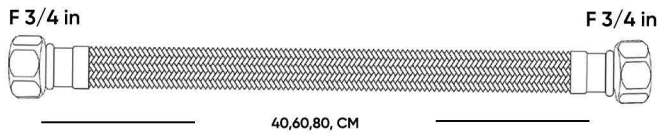

HATCH HOSES

Product Name: HATCH TOILET HOSE
Model Number: HAT-FH003

AVAILABLE COLORS

BLACK

WHITE

AVAILABLE SIZES

F 3/4 X F 3/4 - 40 CM

SW-60196903

SW-60196906

F 3/4 X F 3/4 - 60 CM

SW-60196904

SW-60196907

F 3/4 X F 3/4 - 80 CM

SW-60196905

SW-60196908

DESCRIPTION

Toilet Hose

APPLICATION

• Toilets

MATERIAL

Sleeve Stainless steel (SUS 304)
 Inner Tube: EPDM
 Outer Tube: Nylon Braided
 Brass Core
 Silicon Gasket

FEATURES

- High Durability
- Anti-Rust
- Anti-Bacterial

TECHNICAL SPECIFICATION

Maximum pressure: 16 bar
 Heat resistance: upto 90°
 Hose connection type: F 3/4 x F 3/4 in
 Connection dimension: DN16
 Compatible with: Hatch Tankless Toilet (HAT-TL01, HAT-TL02, HAT-TL03, HAT-TL04, HAT-TL05, HAT-TL06, HAT-TL07)